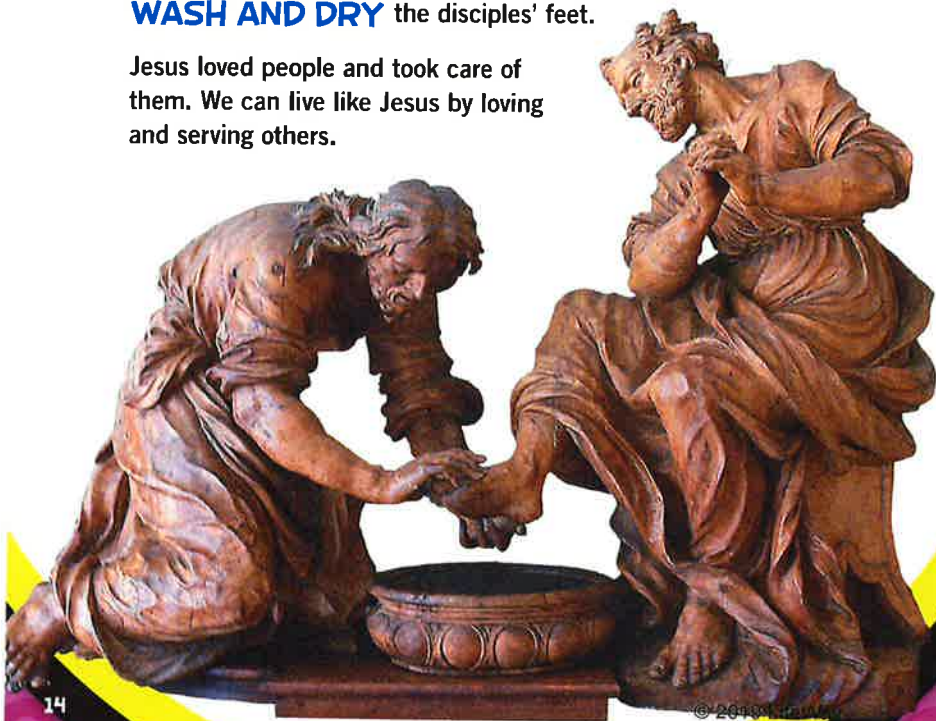

JESUS' LAST WEEK

JESUS LOVED AND SERVED OTHERS.

ARE WE THERE, YET?

Jesus rode a donkey for His 6-mile journey to Jerusalem. If an average donkey can gallop 30 MPH, this ride might have taken Jesus 12 minutes.

BUT HOW LONG WOULD THE JOURNEY TAKE IF YOU...

STATUE OF
JESUS
WASHING
PETER'S FEET

The Book of John focuses on Jesus' identity as the **SON OF GOD**. This book helps us learn about Jesus and how to follow Him.

This beautiful sculpture was created by an artist named Giovanni Giuliani. It is called, "Christ Washing the Feet of St. Peter" and it is of a scene from **JOHN 13**. John 13 tells the true story of when Jesus got a towel, poured water into a basin, and began to **WASH AND DRY** the disciples' feet.

Jesus loved people and took care of them. We can live like Jesus by loving and serving others.

JUMPED ON A POGO STICK:

46 minutes

BIKED:

24 minutes

DROVE:

6 minutes

WALKED:

2 hours

BIBLE PASSAGE:

JOHN 12:12-13:15

MEMORY VERSE:

JOHN 17:3